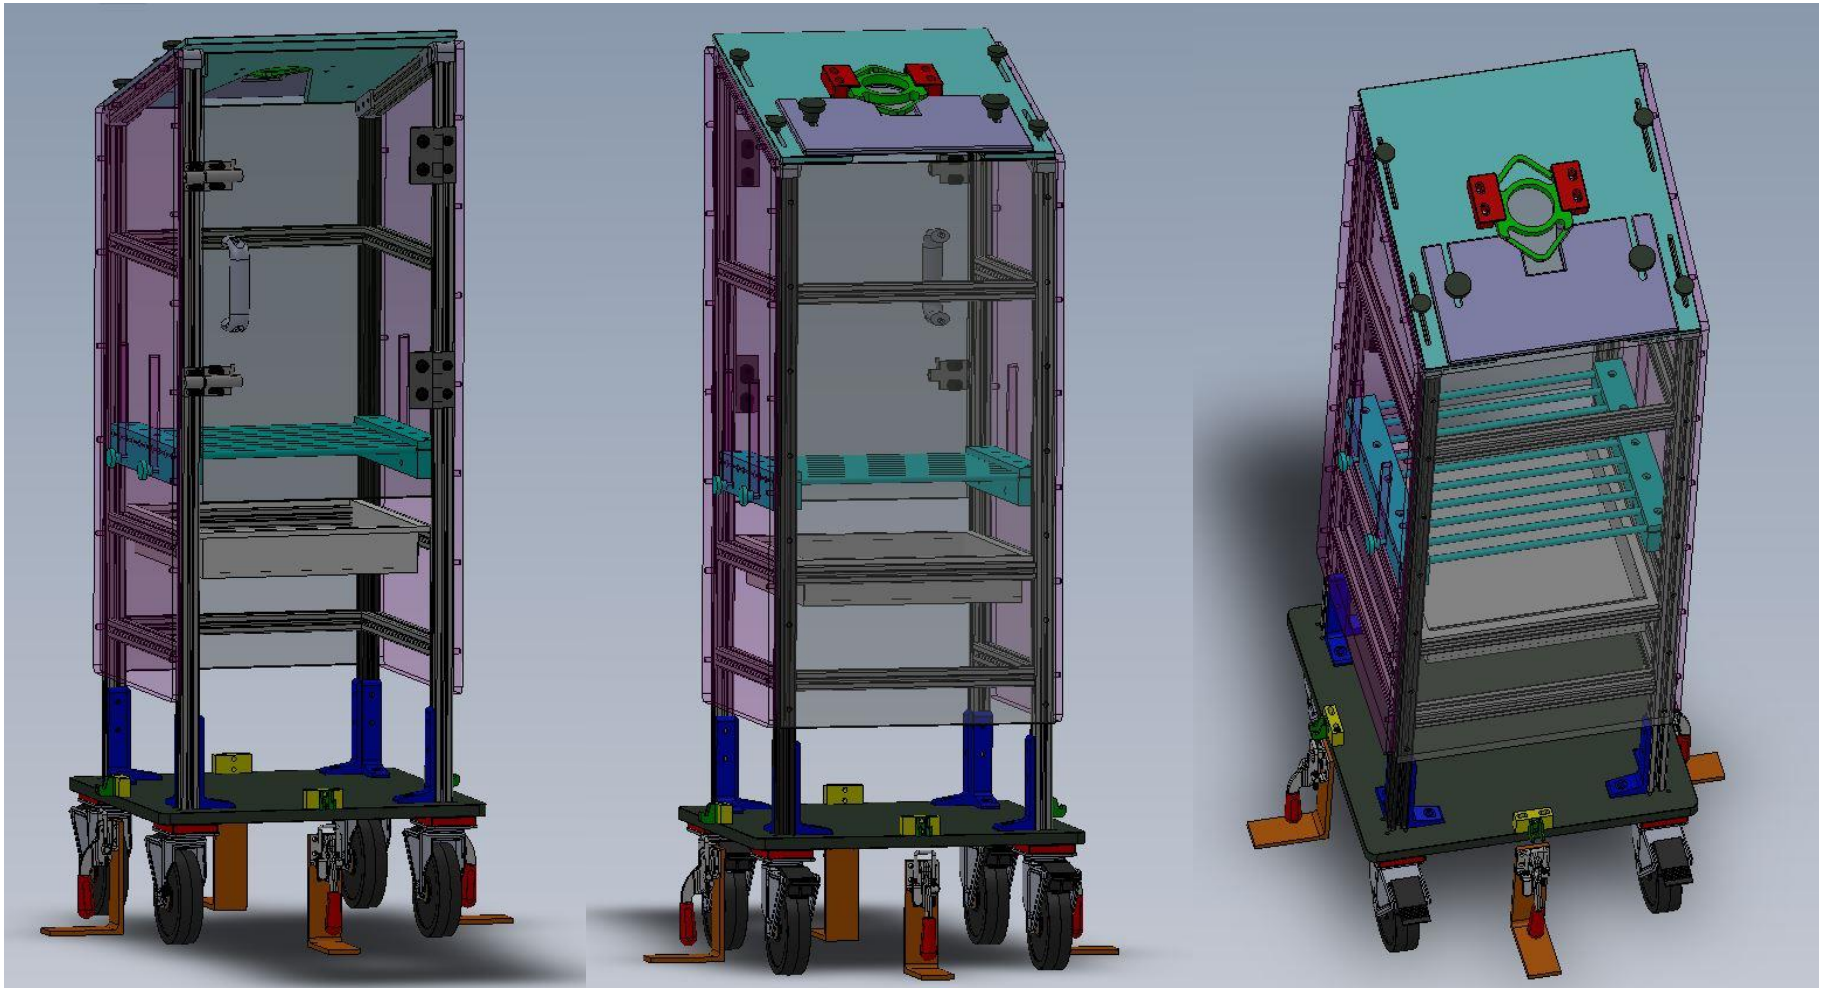

# GMR Primate Chair

Front View

Back View

Top View

Primate chair features:

- High mobility
- Double latch door
- Locking collar plate
- Removable excrement pan
- Height adjustable primate seat
- Durable ½" thick polycarbonate siding
- Heavy bottom plate creates low center of gravity
- Securely clamps to floor of GMR docking station