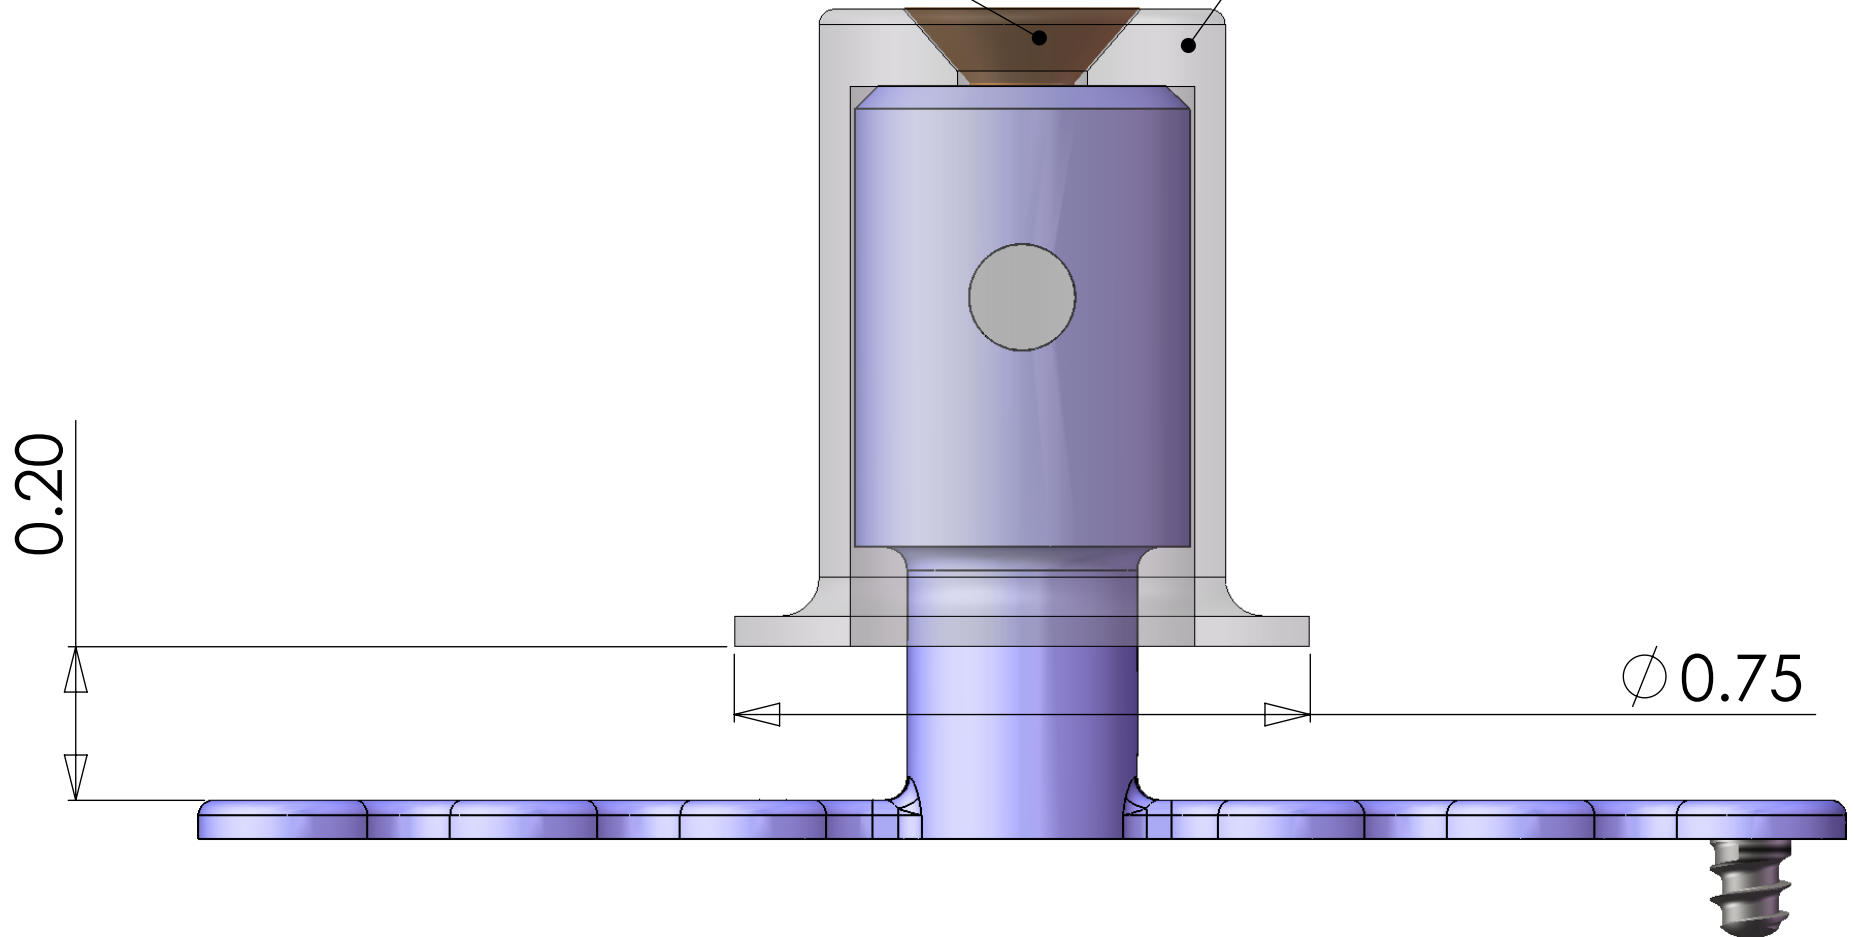

6-32 Flathead screw

Transparent Cap

Cap helps protect skin margin when the headpost is not in use.

|                             |                     |
|-----------------------------|---------------------|
| DIMENSIONS ARE IN INCHES    | GrayMatter Research |
| MATERIAL<br>Stainless Steel | Headpost Cap        |