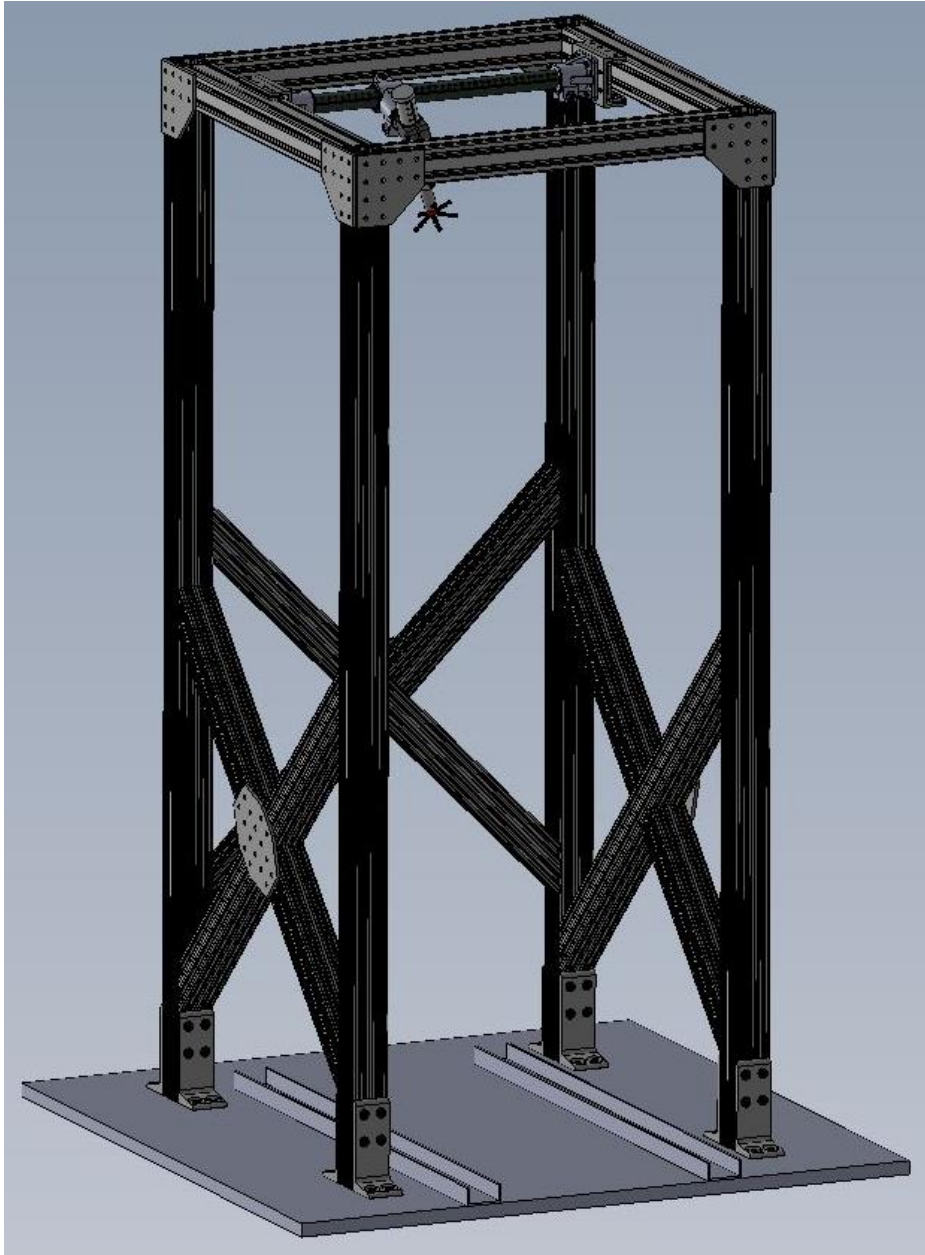

GMR Primate Chair Docking Station

Docking station features:

- Extremely rigid and durable (2 in. sq. extruded anodized aluminum)
- Mounts onto rigid base plate
- Base plate bolted to ground
- Tracks guide GMR primate chair into position
- Accepts multiple head holder systems for simultaneous use
- Additional accessories can easily mount to frame