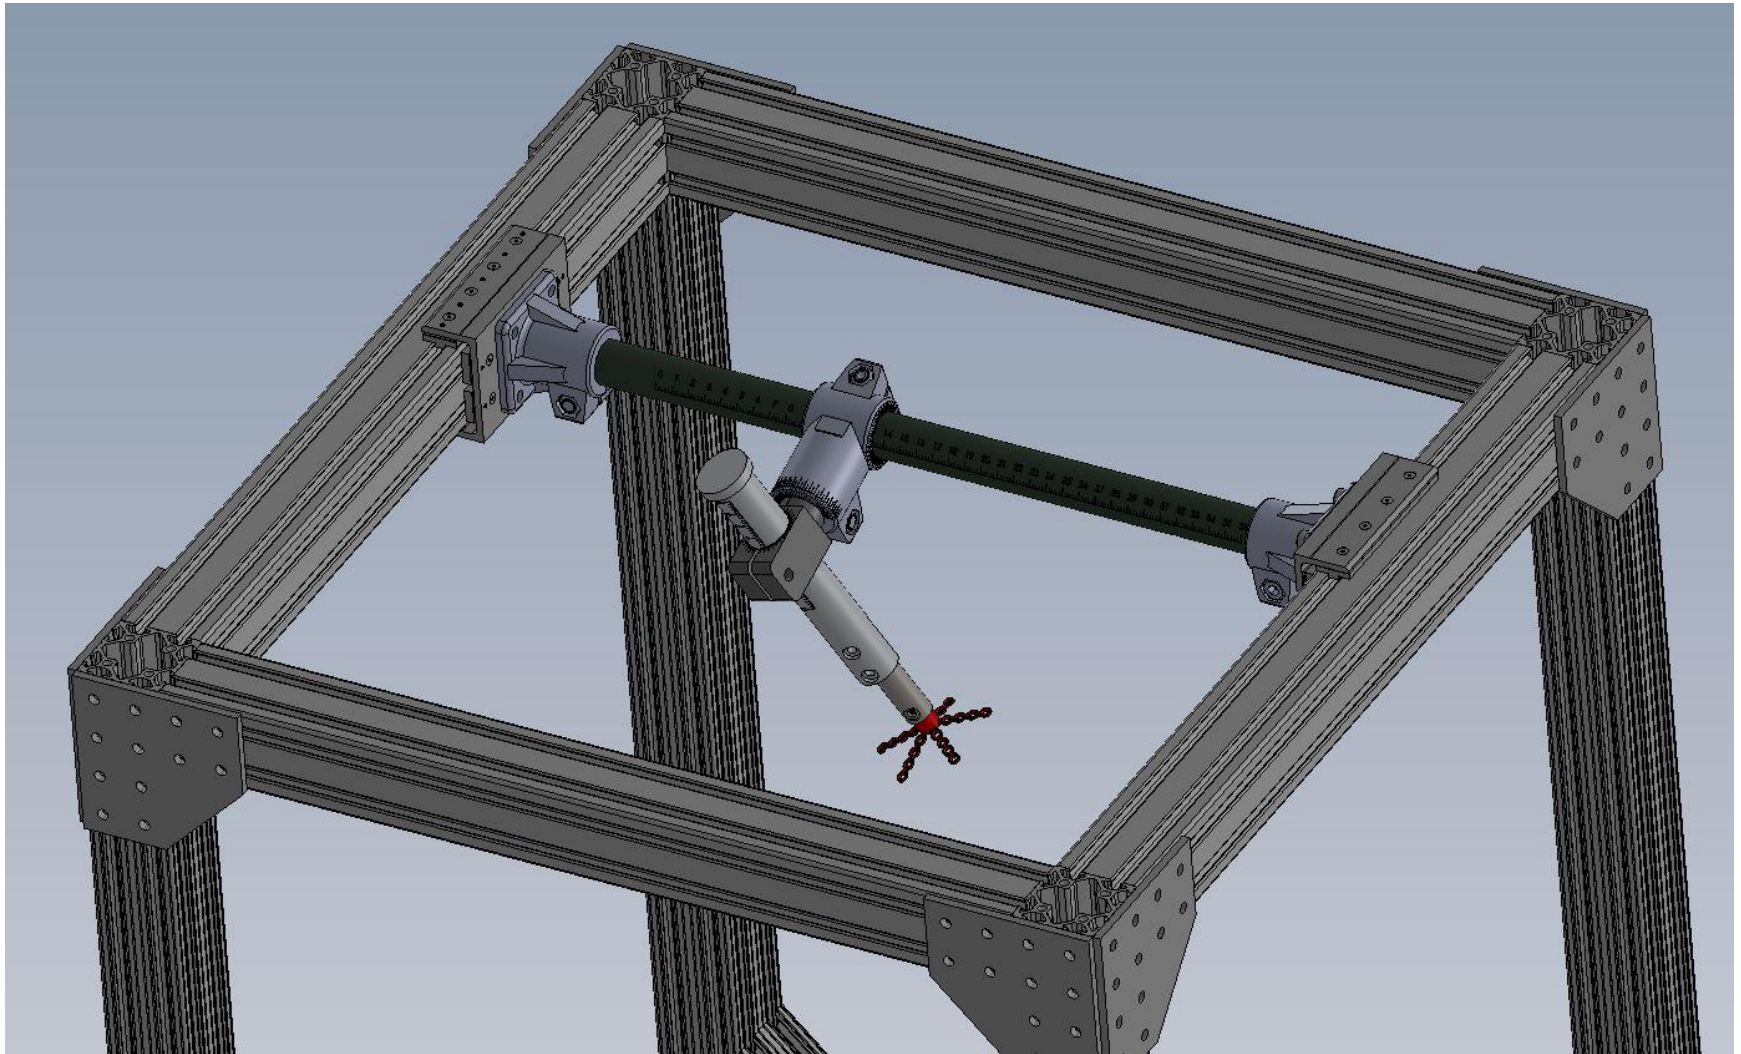

## Articulating clamp system

Articulating clamp features:

- Provides a rigid connection form primate chair to implanted headpost.
- Has the necessary degrees of freedom to allow connection at any position and angle.
- All components have the option to be engraved with a scale so that configurations can be reproduced.